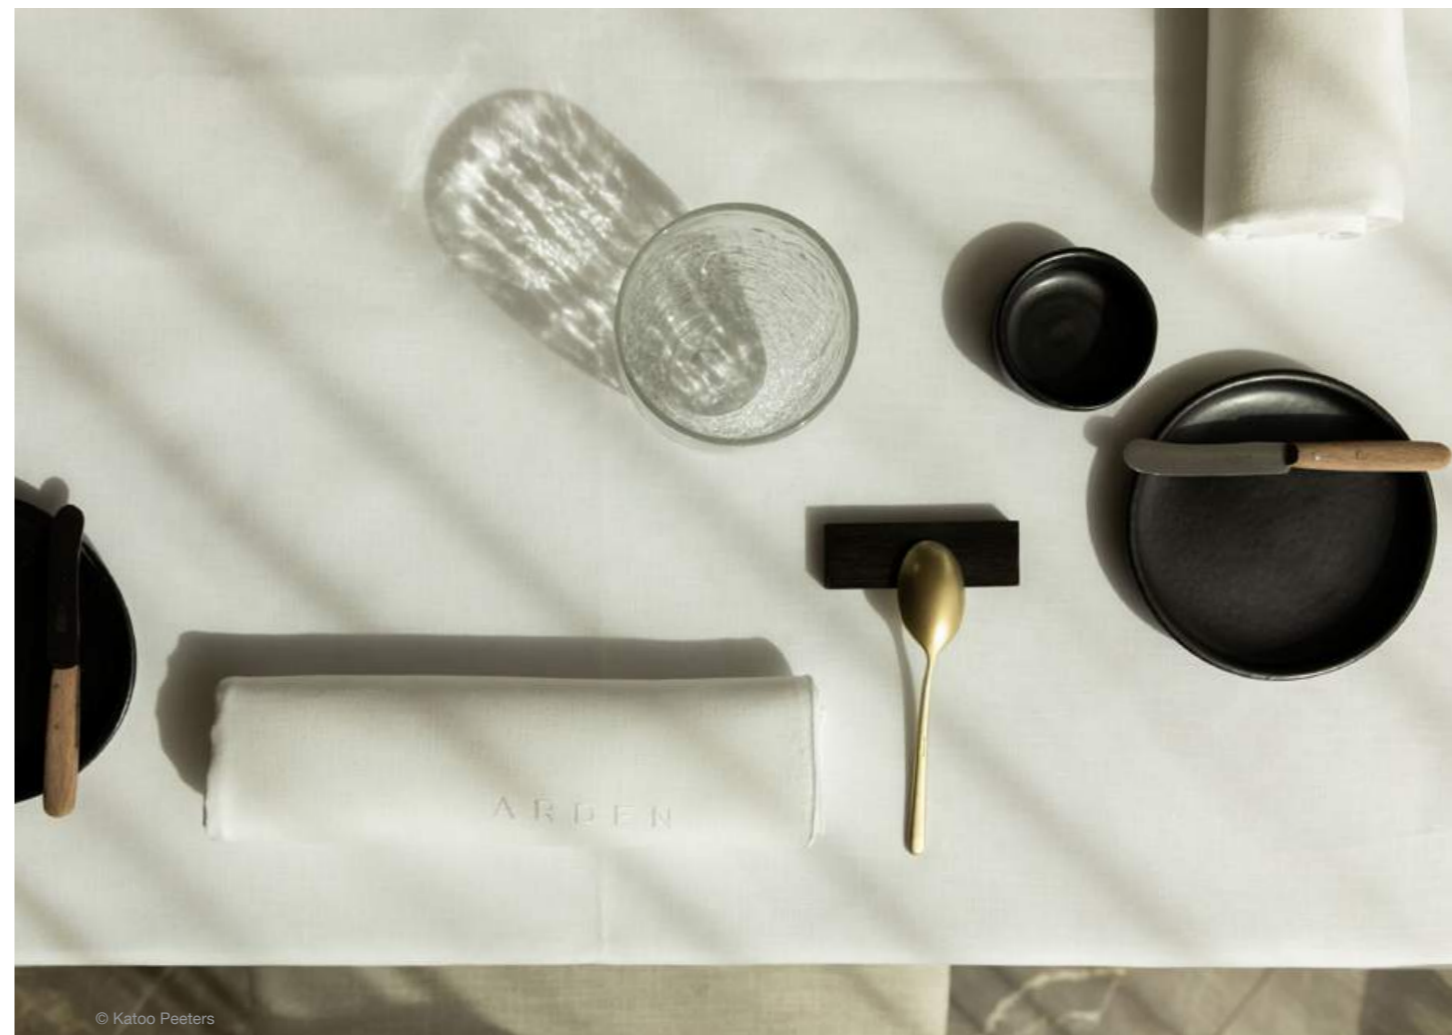

RESTAURANT ARDEN

Kwinten Boelen
Château de Vignée

PERSONALIZED TABLE LINEN