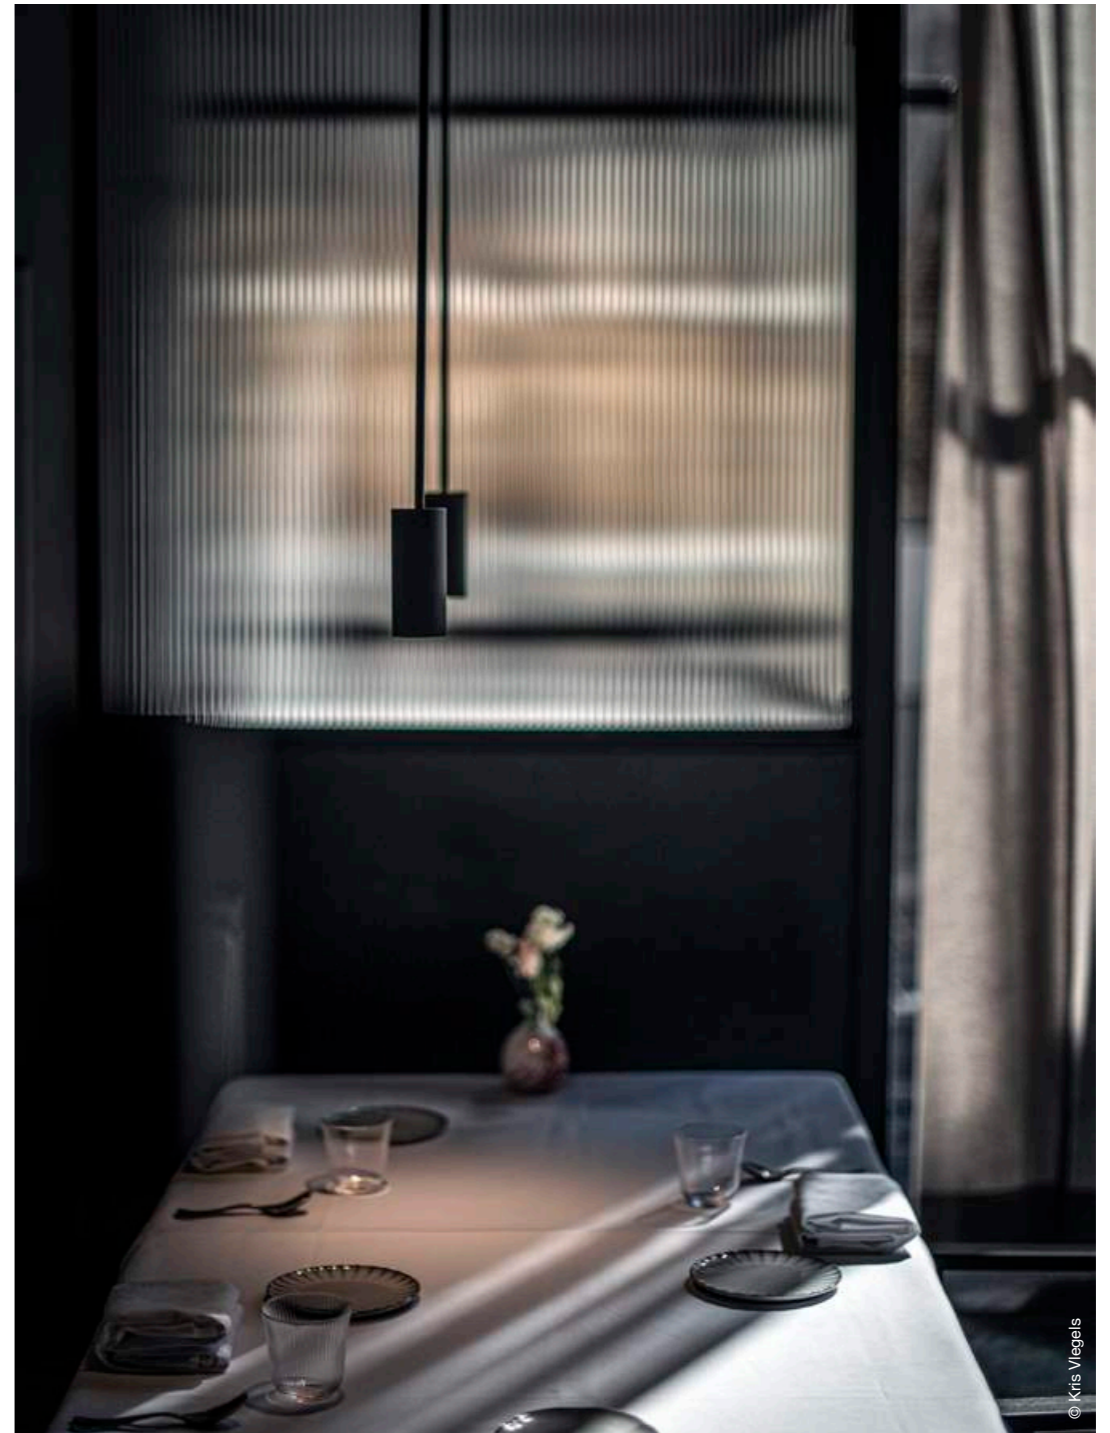

CUSTOM-MADE FIRE RETARDANT CURTAINS AND TABLE LINEN