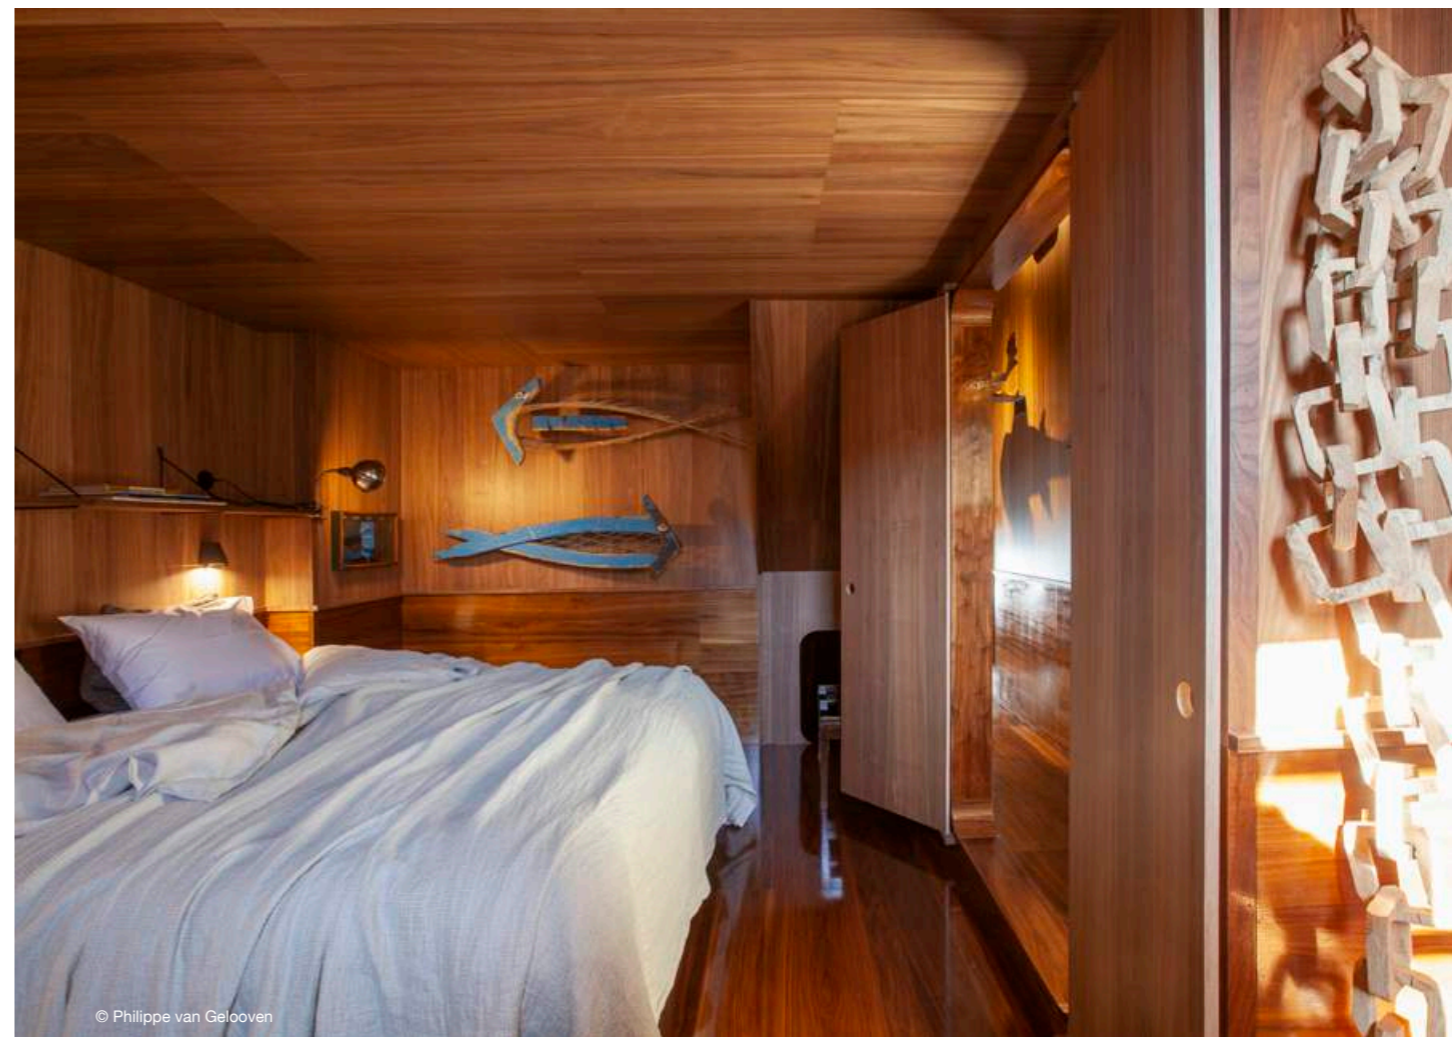

## VIS-A-VIS THEMAHUIS

by Studio Lens\*ass Architecten

CUSTOM-MADE BED LINEN AND LINEN PANELS