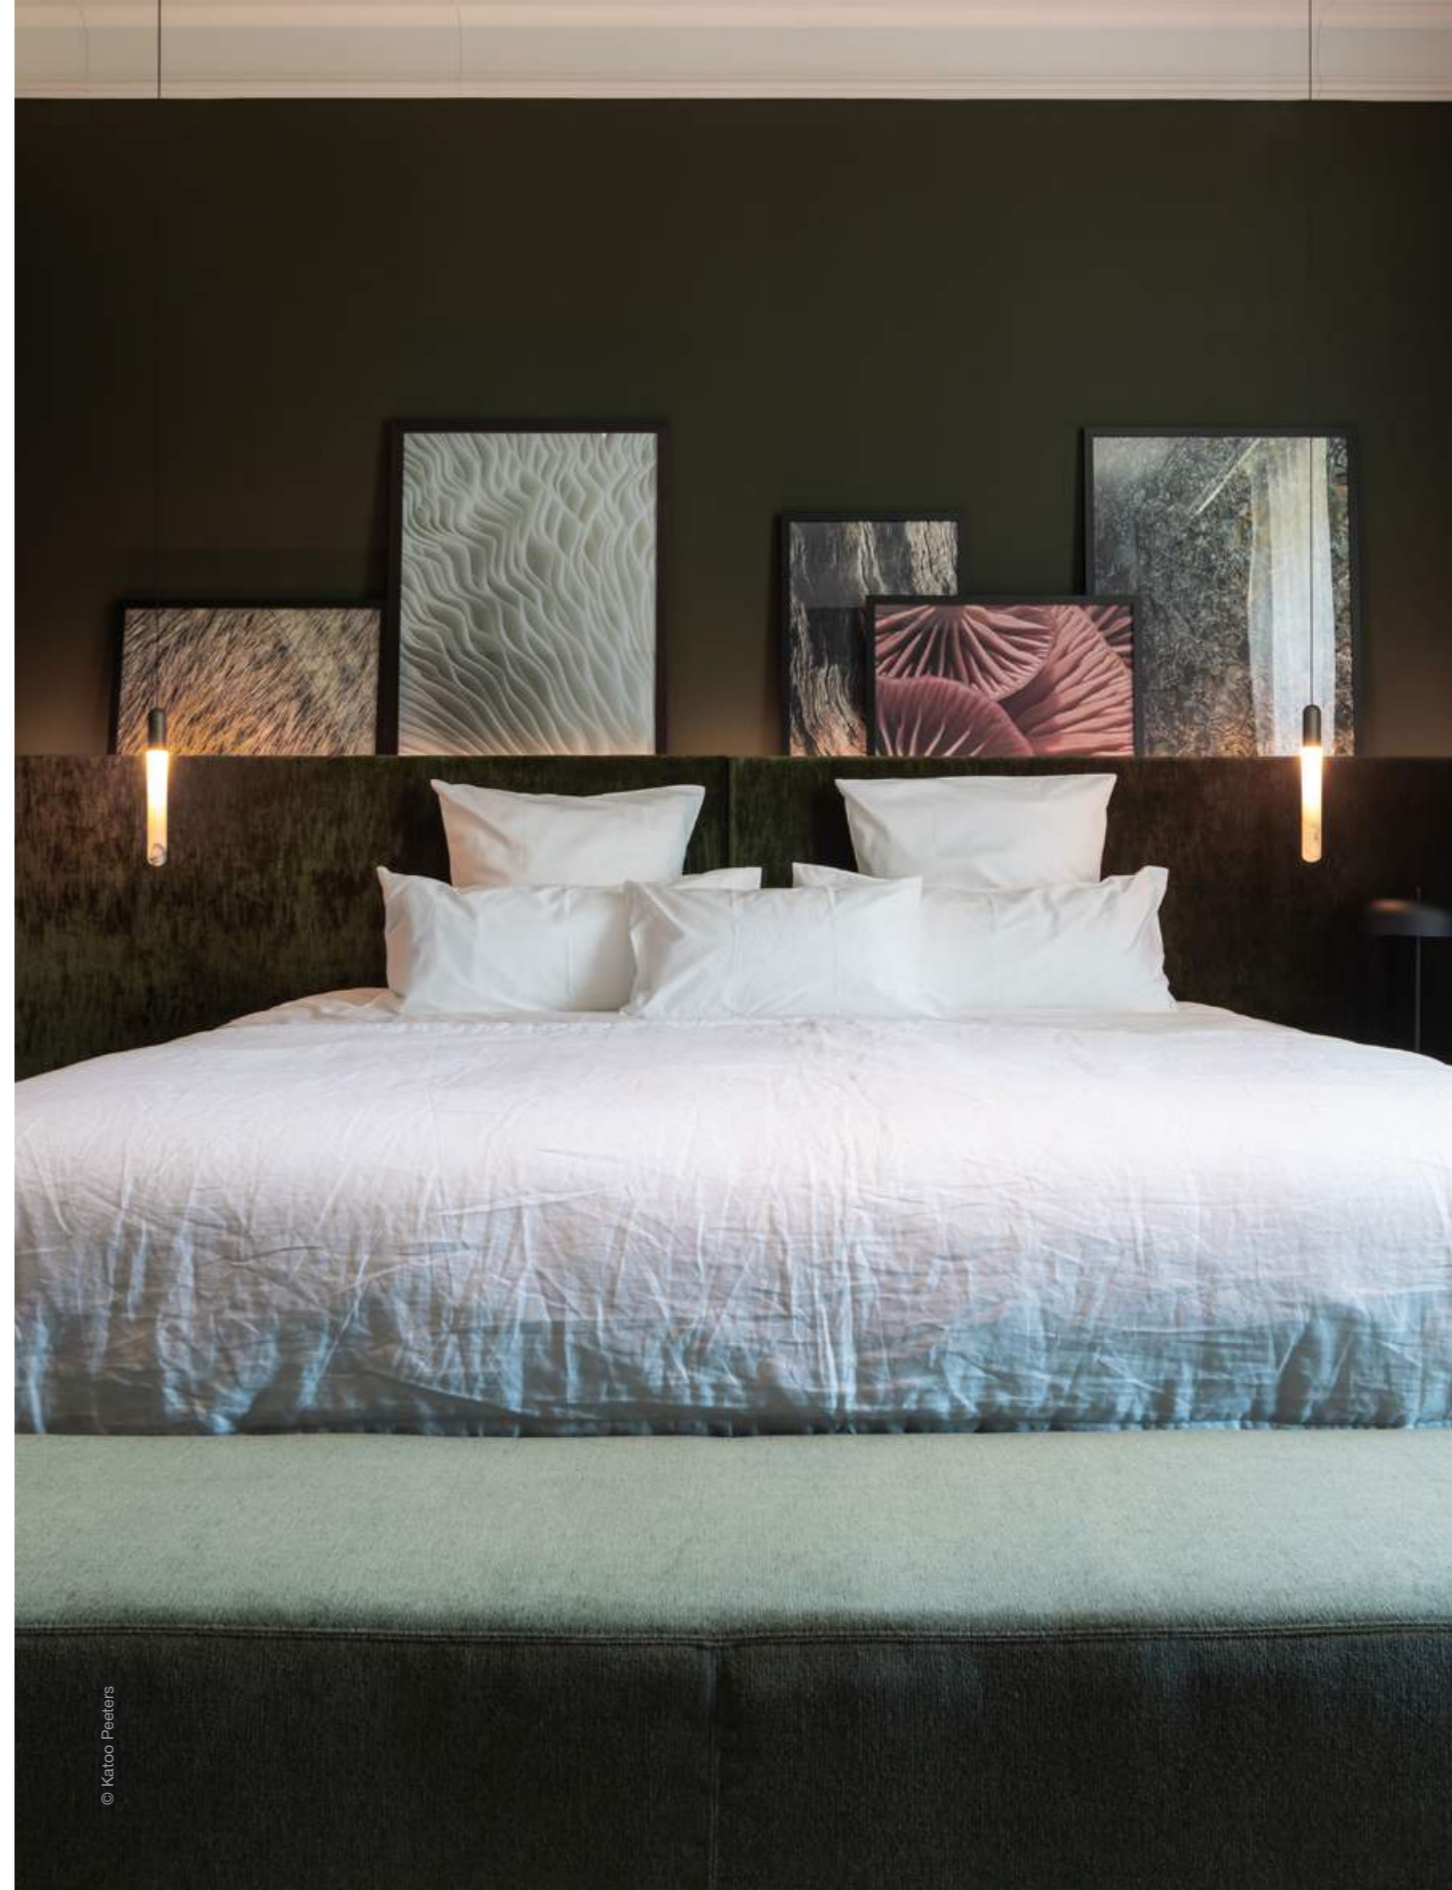

# CHATEAU DE VIGNEE

Relais & Châteaux

COMPLETE CURTAIN SERVICE, PERSONALIZED BED, BATH AND TABLE LINEN  
INTERIOR BY WEWANTMORE