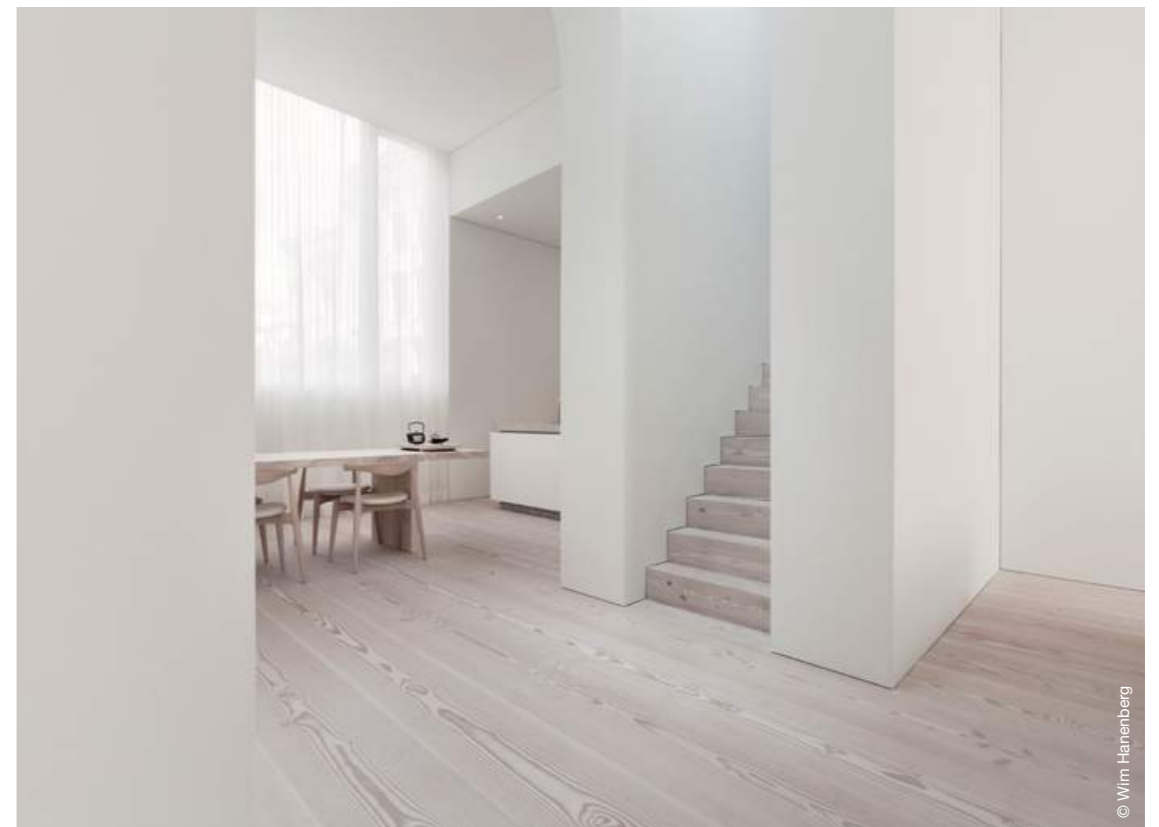

KOETSHUIS

Architect Jen Alkema

COMPLETE CURTAIN SERVICE