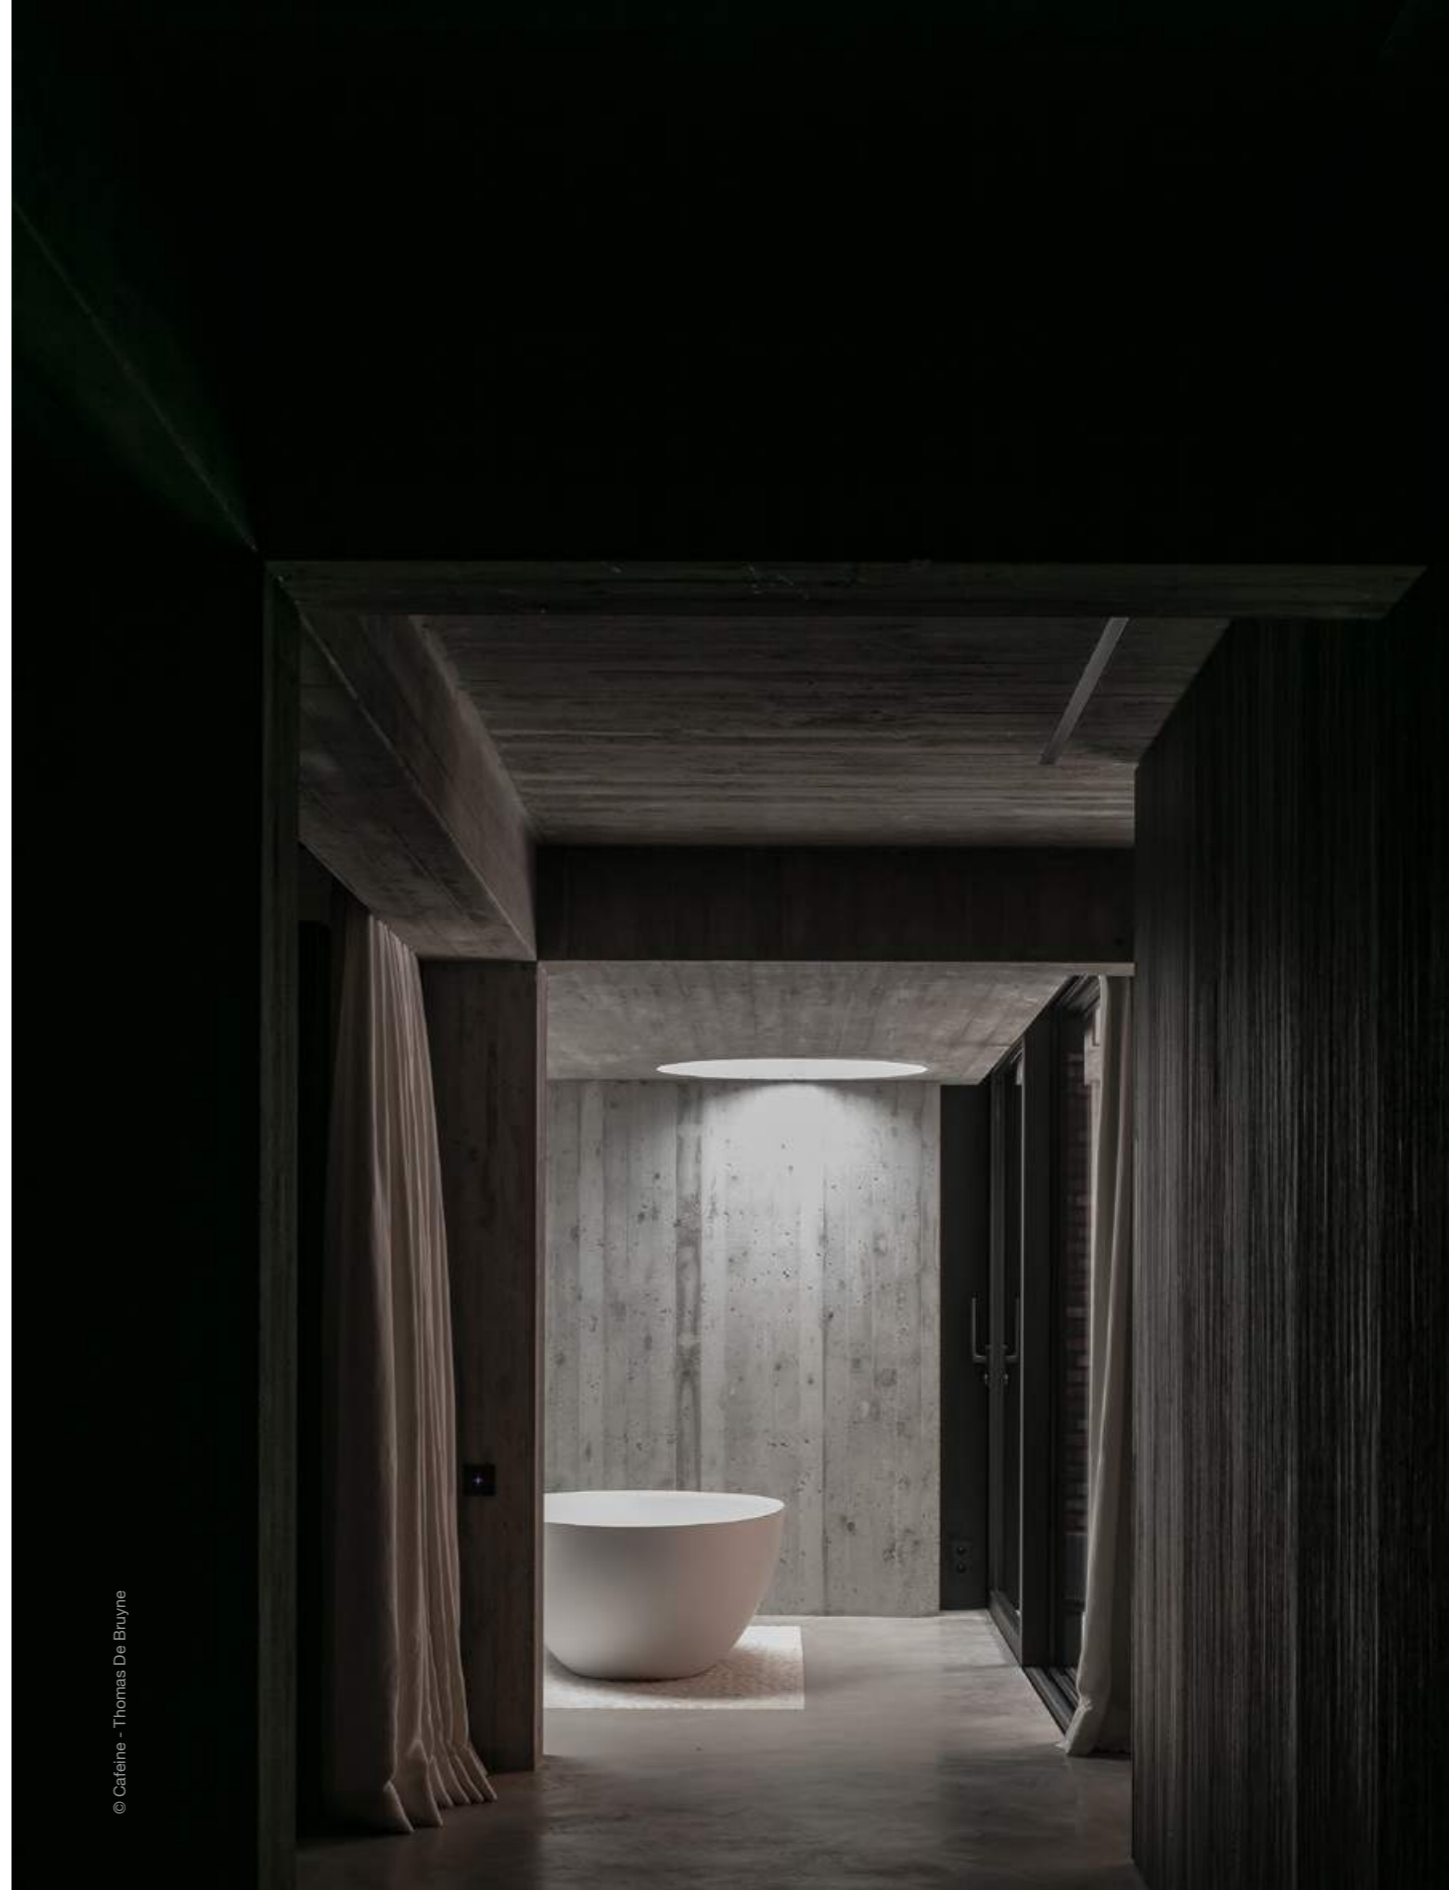

PROJECT AALST

Architect Pascal François

COMPLETE CURTAIN SERVICE, BED AND BATH LINEN